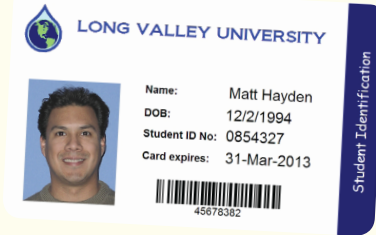

Our photo ID's are high quality and durable. You can incorporate your Company logo, title, name, ID number, expiry date. Our card personalisation bureau offers a full design service at an affordable rate.

PHOTO ID CARDS

SHP3

Ideal for punching slots in ID cards, provides 3 punch options, round, rectangle or curved corners. Cost effective and easy to operate.

1700pch

Heavy duty cardpunch for larger volumes and fully adjustable to punch various locations on the card.

CARDPUNCH